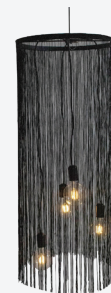

Size: 2000mm x 500mm

* Florals not included

S-Curve Suspension Base

R350
Q: 12
1390mm x 390mm

XL Fringe Chandelier - Pink

R1 800
Q: 4
1300mm x 810mm

S-Curve Fringe Chandelier - Off White

R1 500
Q: 4
3000mm x 300mm