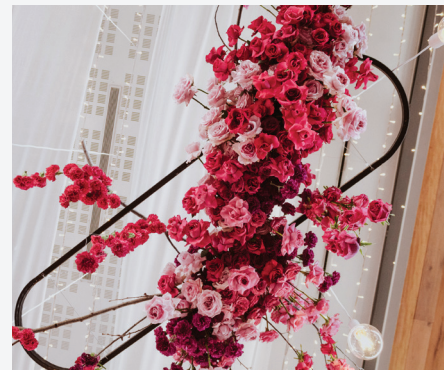

Oval Suspension Base

R300

Q: 8

Size: 2000mm x 500mm

* Florals not included