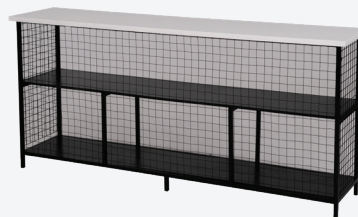

**Mesh Bar
- Black**
R1 500
Q: 1
1500mm x 750mm x 1100mm