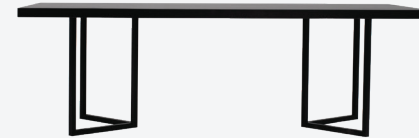

DINING TABLES

NEW

Round Dining Table - Stone

R700

Q: 1

1800mm x 1800mm x 730mm

* Seats 8 people

Modern Dining Table - Black