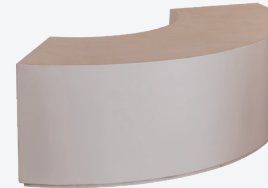

Round Cafe Table
- White + Wood top

R400

Q: 2

1200mm x 1200mm x 730mm

NEW