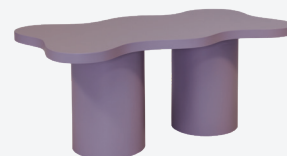

NEW

**Pill Shaped Coffee Table
- Green Moor**

R 350
Q: 1
1200mm x 600mm x 400mm

NEW

**Bloop Coffee Table
- Silver**

R 350
Q: 1
1500mm x 750mm x 400mm

NEW

**Squiggle Coffee Table
- Heather Ash**