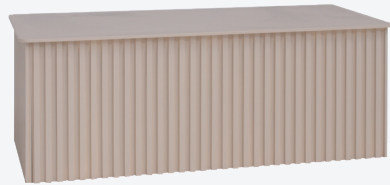

**Ribbed Sweetheart Table
- Stone**

R1000

Q: 1

2100mm x 1000mm x 770mm

* Seats 2 people