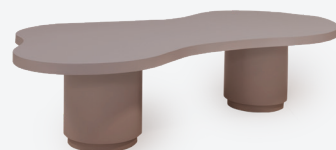

**Gear Coffee Table
- Green Moor**

R 350
Q: 1
1500mm x 750mm x 400mm

NEW

**Gear Coffee Table
- Heather Ash**

R 350
Q: 1
1500mm x 750mm x 400mm

NEW

**Pill Shaped Coffee Table
- Alchemy**

R 350
Q: 1
1200mm x 600mm x 400mm

NEW

**Pill Shaped Coffee Table
- Green Moor**

R 350
Q: 1
1200mm x 600mm x 400mm

NEW

**Bloop Coffee Table
- Silver**

R 350
Q: 1
1500mm x 750mm x 400mm

NEW

**Squiggle Coffee Table
- Heather Ash**