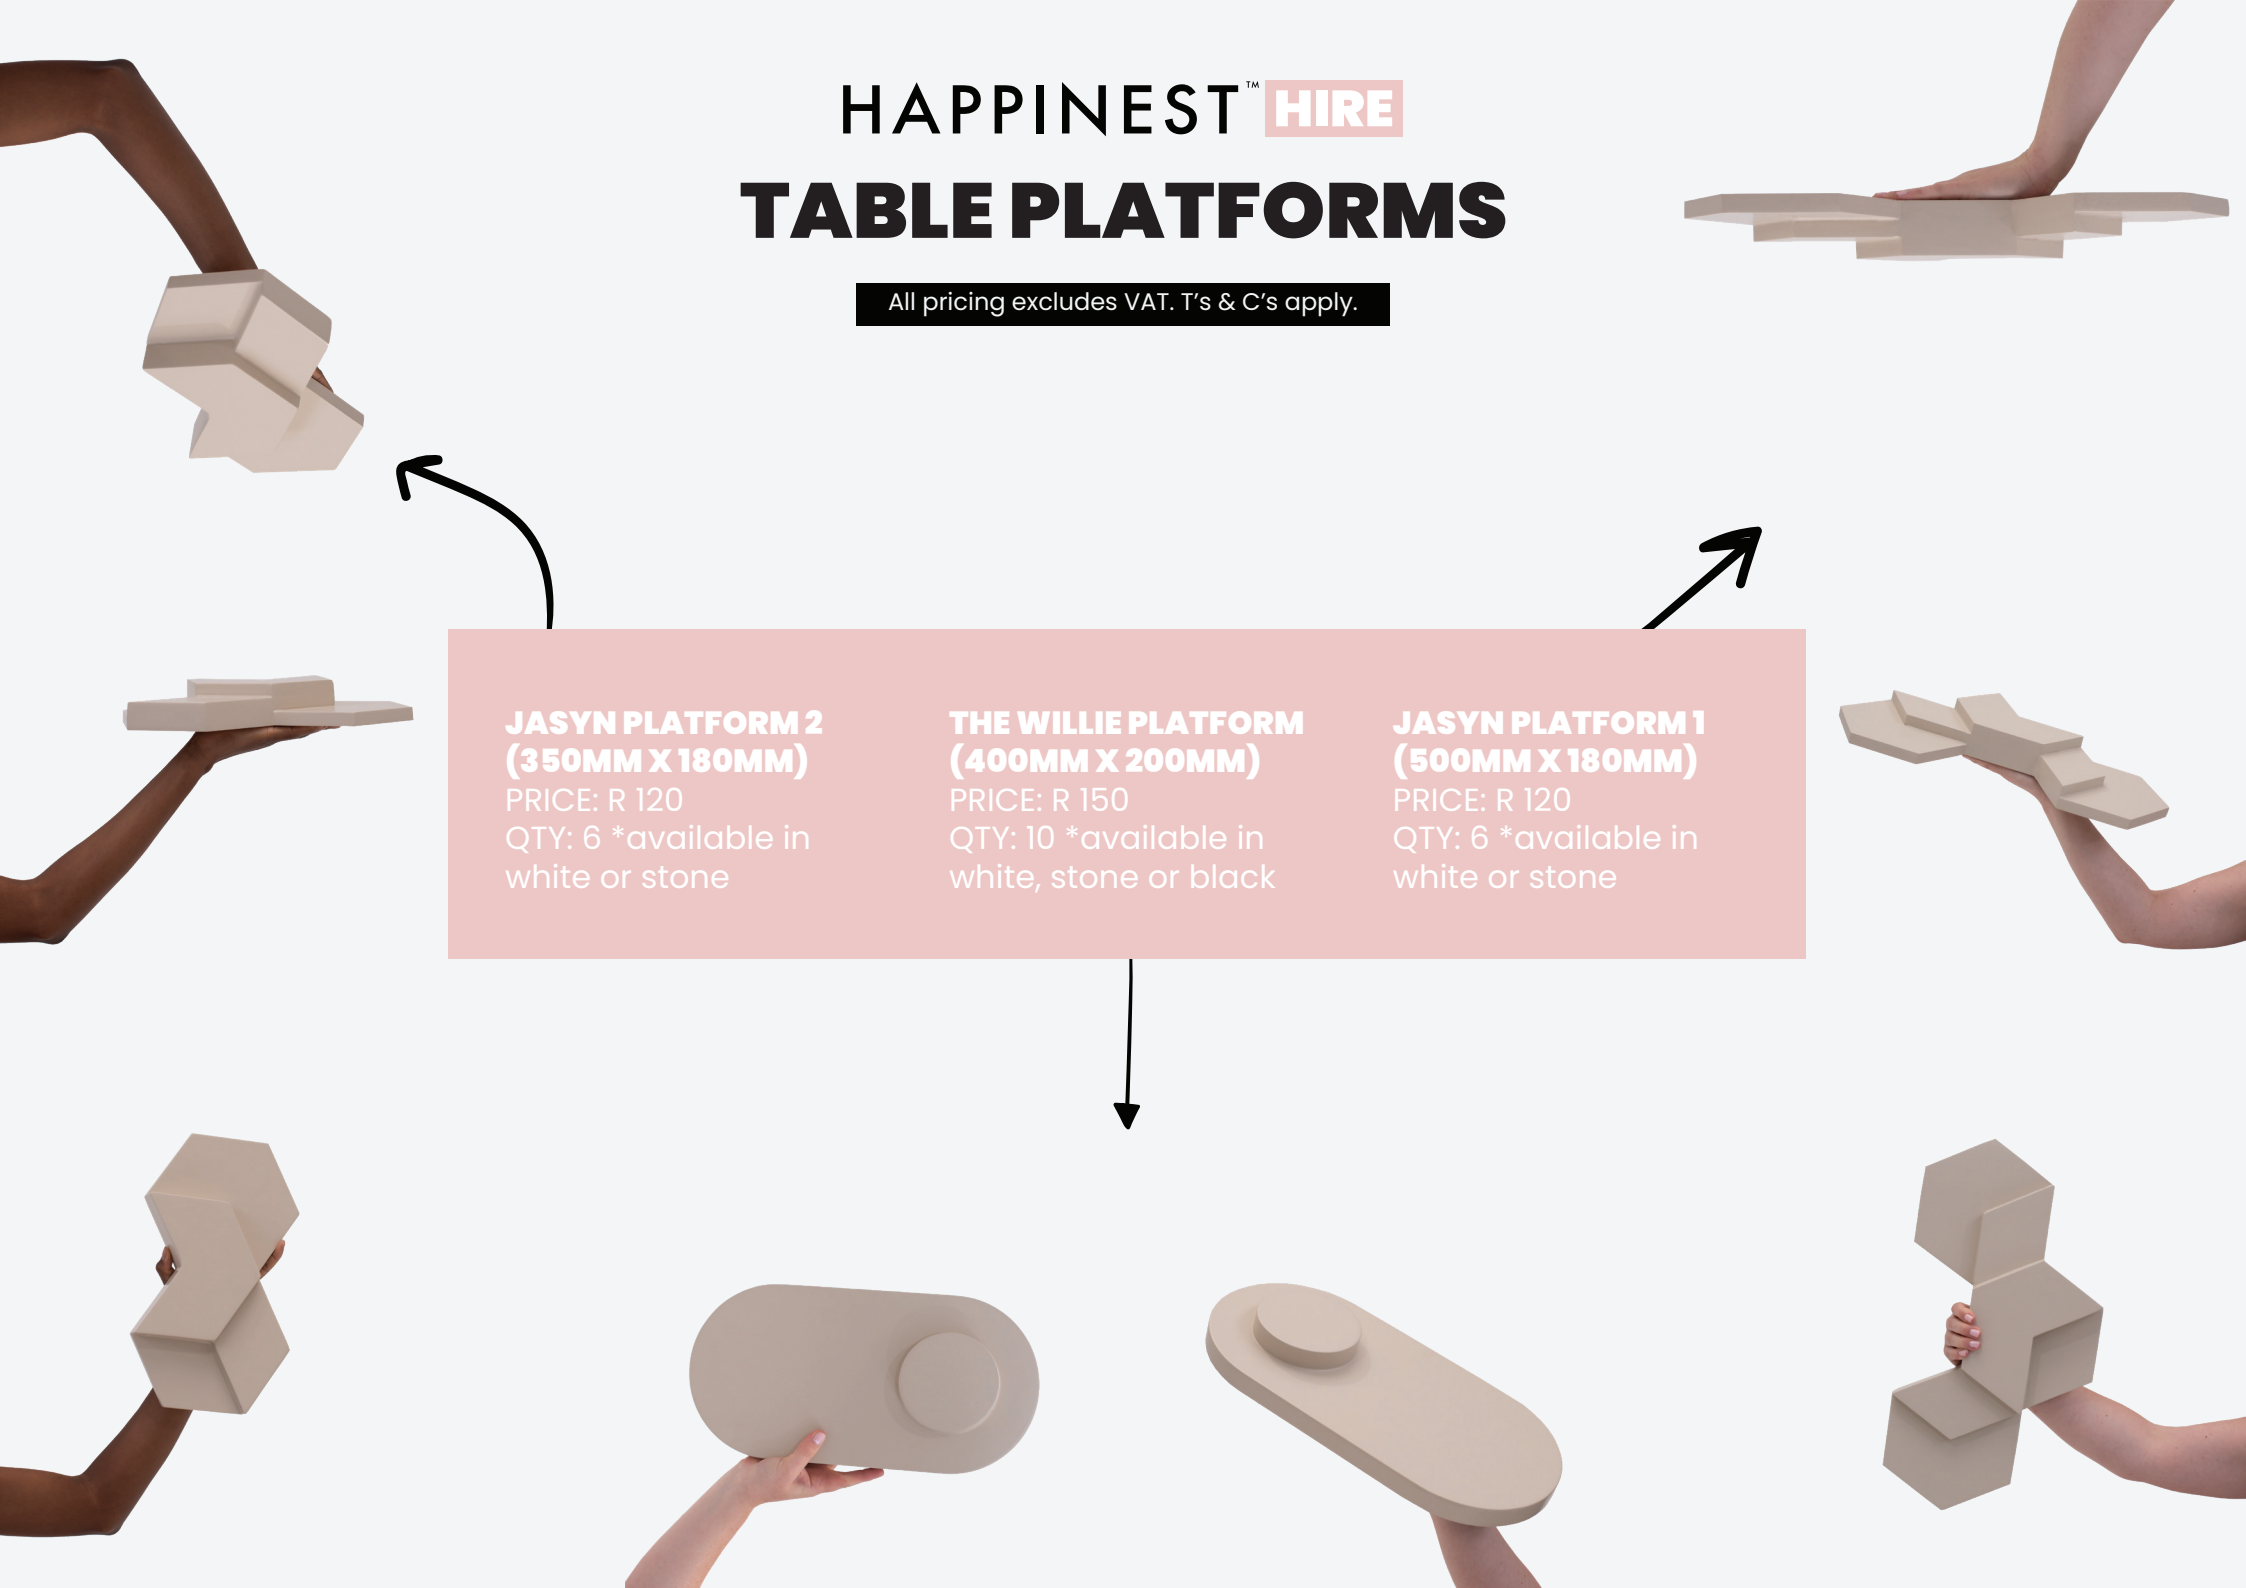

HAPPINEST™ HIRE TABLE PLATFORMS

All pricing excludes VAT. T's & C's apply.

JASYN PLATFORM 2 (350MM X 180MM)

PRICE: R 120
QTY: 6 *available in
white or stone

THE WILLIE PLATFORM (400MM X 200MM)

PRICE: R 150
QTY: 10 *available in
white, stone or black

JASYN PLATFORM 1 (500MM X 180MM)

PRICE: R 120
QTY: 6 *available in
white or stone