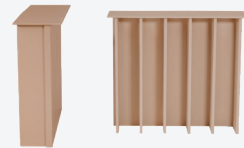

Bean Top

Organic Top

Choose your **BASE**

Ribbed SemiCircle Base Short

SemiCircle Base Short

Slatted Base Short

MIX + MATCH DINING TABLES

R700 PER COMBO