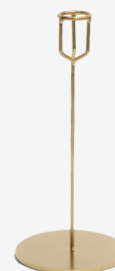

Geometric Candlestick

R25 (S) /R30 (L)
200mm Q: 25 - small
250mm Q: 30 - large
* Available in black, white or gold