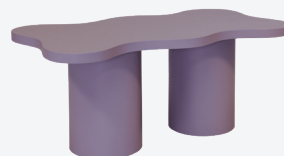

**Pill Shaped Coffee Table
- Alchemy**

R 350
Q: 1
1200mm x 600mm x 400mm

NEW

**Pill Shaped Coffee Table
- Green Moor**

R 350
Q: 1
1200mm x 600mm x 400mm

NEW

**Bloop Coffee Table
- Silver**

R 350
Q: 1
1500mm x 750mm x 400mm

NEW

**Squiggle Coffee Table
- Heather Ash**

R 350
Q: 1
1500mm x 750mm x 400mm

**Round Coffee Table
- Coco**

R 350
Q: 4
1000mm x 500mm

**Round Side Table
- Coco**

R 200
Q: 4
550mm x 500mm

**Round Coffee Table
- Stone**