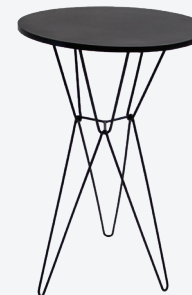

**Round Wire Cocktail Table
- Black**

R400
Q: 3
600mm x 1080mm