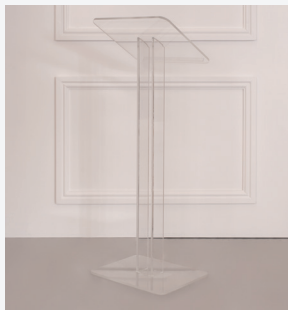

**Lectern
- White**

R250
Q: 1
410mm x 440mm x 1200mm

**Lectern
- White**

R250
Q: 1
410mm x 440mm x 1200mm