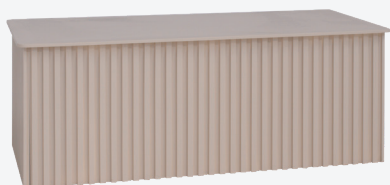

stone

All pricing excludes VAT. T's & C's apply.

NEW

**Half Moon Sweet Heart Table
- Black**

R1 500
Q: 1
2400mm x 1200mm x 850mm
* Seats 2 people

**Curved Table
- White**

R500
Q: 17
2510mm x 1100mm x 780mm
* Seats 8 people