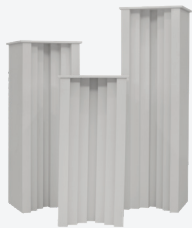

R1 000
Q: 1
1 300mm x 500mm x 1060mm

Arched Plinth - Single Short

R300
Q: 1
310mm x 650mm x 800mm

Arched Plinth - Single Tall

R300
Q: 1 - 430mm x 500mm x 1m

Arched Plinth - Double Tall

R300
Q: 1
430mm x 900mm x 1 000mm