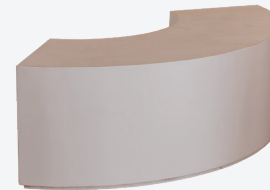

Cafe Bench
- White + Wood top

R150

Q: 2

1580mm x 470mm x 470mm