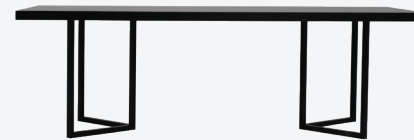

Modern Dining Table - Black

R500

Q: 10

2400mm x 1100mm x 785mm

* Seats 8 people