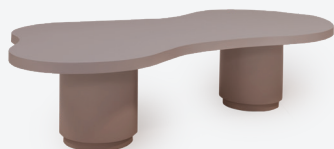

1500mm x 750mm x 400mm

NEW

**Gear Coffee Table
- Green Moor**

R 350
Q: 1
1500mm x 750mm x 400mm

NEW

**Gear Coffee Table
- Heather Ash**

R 350
Q: 1
1500mm x 750mm x 400mm

NEW

**Pill Shaped Coffee Table
- Alchemy**

R 350
Q: 1
1200mm x 600mm x 400mm

NEW

**Pill Shaped Coffee Table
- Green Moor**

R 350
Q: 1
1200mm x 600mm x 400mm

NEW

**Bloop Coffee Table
- Silver**

R 350
Q: 1
1500mm x 750mm x 400mm

NEW

**Squiggle Coffee Table
- Heather Ash**

R 350
Q: 1
1500mm x 750mm x 400mm

**Round Coffee Table
- Coco**

R 350
Q: 4
1000mm x 500mm

**Round Side Table
- Coco**

R 200
Q: 4
550mm x 500mm

**Round Coffee Table
- Stone**