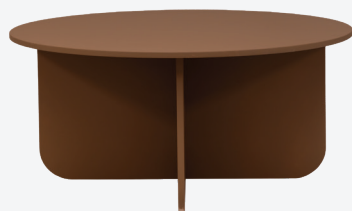

**Pill Shaped Coffee Table
- Alchemy**

R 350
Q: 1
1200mm x 600mm x 400mm

NEW

**Pill Shaped Coffee Table
- Green Moor**

R 350
Q: 1
1200mm x 600mm x 400mm

NEW

**Bloop Coffee Table
- Silver**

R 350
Q: 1
1500mm x 750mm x 400mm

NEW

**Squiggle Coffee Table
- Heather Ash**

R 350
Q: 1
1500mm x 750mm x 400mm

**Round Coffee Table
- Coco**

R 350
Q: 4
1000mm x 500mm

**Round Side Table
- Coco**

R 200
Q: 4
550mm x 500mm

**Round Coffee Table
- Stone**

R 350
Q: 4
1000mm x 500mm

**Round Side Table
- Stone**

R 200
Q: 4
550mm x 500mm

**Round Coffee Table
- Black**

R 350
Q: 4
1000mm x 500mm

**Round Side Table
- Black**

R 200
Q: 4
550mm x 500mm

**Round Coffee Table
- Surrey**