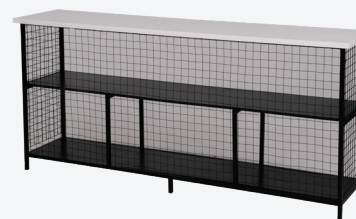

**Mesh Bar
- Black**
R1 500
Q: 1
1500mm x 750mm x 1100mm