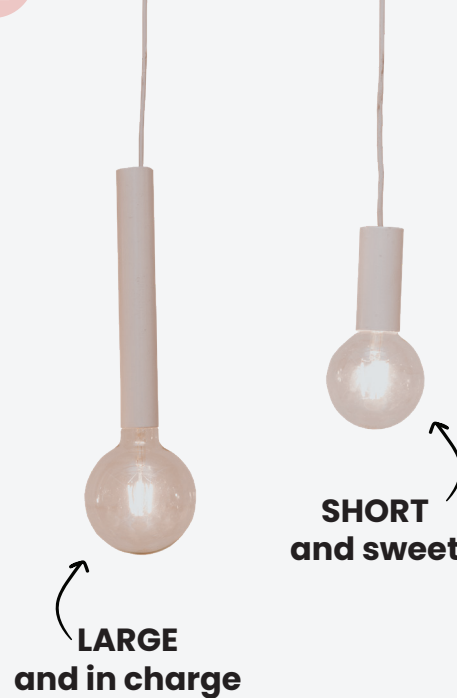

FAIRY LIGHTS

NAKED BULBS

FESTOON

ABOUT THE NAKED BULBS

Pop a mail to hire@happinest.co.za with your combo information.

BUILD YOUR COMBO

1 OUR BULB OPTIONS

2 OUR FITTING SIZES