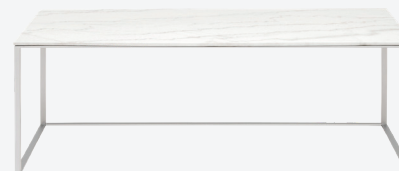

Long Coffee Table

R350
Q: 1
1200mm x 600mm x 410mm