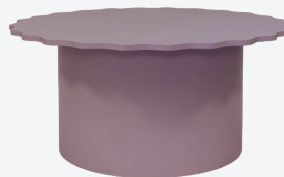

1500mm x 750mm x 400mm

NEW

**Gear Coffee Table
- Green Moor**

R 350
Q: 1
1500mm x 750mm x 400mm

NEW

**Gear Coffee Table
- Heather Ash**

R 350
Q: 1
1500mm x 750mm x 400mm

NEW

**Pill Shaped Coffee Table
- Alchemy**

R 350
Q: 1
1200mm x 600mm x 400mm

NEW

**Pill Shaped Coffee Table
- Green Moor**

R 350
Q: 1
1200mm x 600mm x 400mm

NEW

**Bloop Coffee Table
- Silver**

R 350
Q: 1
1500mm x 750mm x 400mm