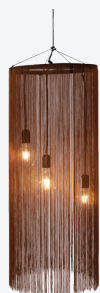

**Fringe Circle
- Brown**

R350
Q: 6
500mm x 1000mm