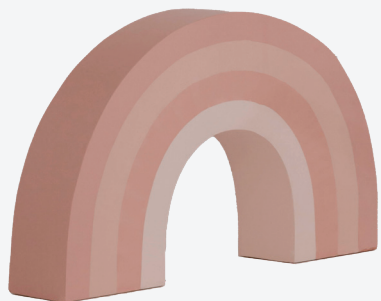

**Detailed Pillars Large
- Stone**

R1 500
Q: 4
Large - 3000 mm x 510 mm

**Detailed Pillars Medium
- Stone**

R1 200
Q: 4
Medium - 240mm x 510 mm

Wooden Swing

R350
Q: 1
1200mm x 220mm

**Drip Bench
- Pink**

R500
Q: 1
1200mm x 370mm x 820mm